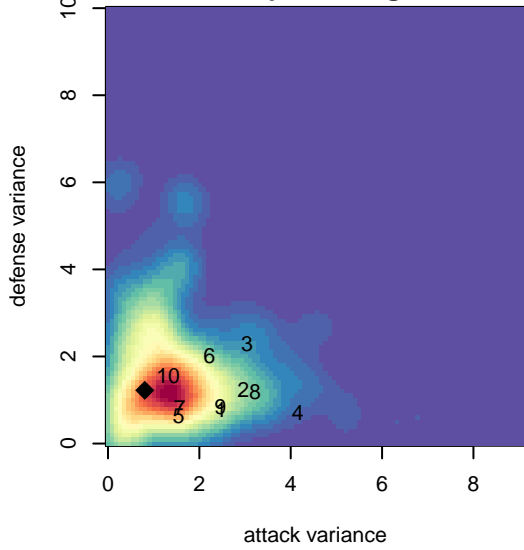

3 Rivers Black B99

3 Rivers SC

Pasco, WA

B99 total strength=1445

attack=13.48 defense=6.5

fall league = RCL B98 Div 4

notes= Enriquez 2013, Kahambe 2014

alt names used:

Venues played:

2014 RCL B98 Div 4

**attack and defense variance (black dot)
relative to other teams
and top 10 in region**

**attack and defense rating
relative to others at age
and all opponents in last 13 months**