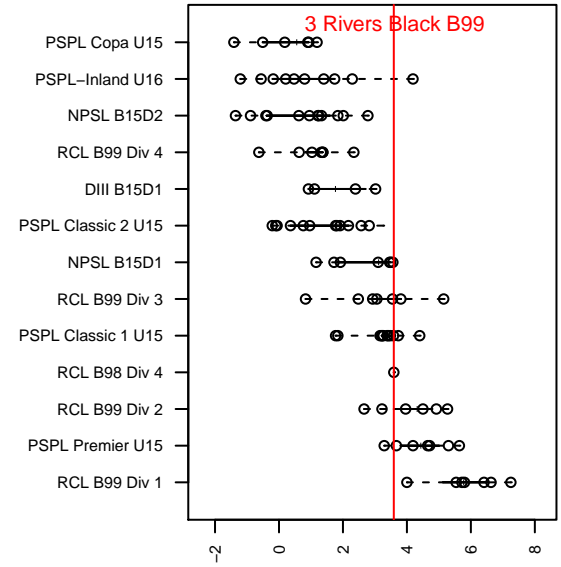

3 Rivers Black B99

3 Rivers SC

Pasco, WA

B99 total strength=1445

attack=13.48 defense=6.5

fall league = RCL B98 Div 4

notes= Enriquez 2013, Kahambe 2014

alt names used:

Venues played:

2014 RCL B98 Div 4

**attack and defense variance (black dot)
relative to other teams
and top 10 in region**

**attack and defense rating
relative to others at age
and all opponents in last 13 months**

Performance relative to 13 month average

Performance relative to 13 month average

date	home		away		venue	pred.home	pred.away
2014-12-07	Snohomish United Red B98	3	3 Rivers Black B99	1	2014 RCL B98 Div 4	1.54	2.05
2014-11-23	FC Alliance B B98	1	3 Rivers Black B99	4	2014 RCL B98 Div 4	1.43	2.69
2014-11-15	3 Rivers Black B99	2	Whatcom Rangers Blue B98	3	2014 RCL B98 Div 4	2.64	1.17
2014-11-09	3 Rivers Black B99	1	WA Rush Nero B98	0	2014 RCL B98 Div 4	0.97	2.48
2014-11-08	3 Rivers Black B99	1	Eastside FC Blue B98	1	2014 RCL B98 Div 4	1.72	2.24
2014-11-02	3 Rivers Black B99	2	PacNW White B98	1	2014 RCL B98 Div 4	2.55	1.71
2014-11-01	3 Rivers Black B99	3	Harbor Premier Green B98	1	2014 RCL B98 Div 4	2.89	0.99
2014-10-19	3 Rivers Black B99	4	FC Alliance B B98	3	2014 RCL B98 Div 4	2.69	1.43
2014-10-18	3 Rivers Black B99	3	WPFC Navy B98	1	2014 RCL B98 Div 4	1.99	1.93
2014-10-05	PacNW White B98	2	3 Rivers Black B99	3	2014 RCL B98 Div 4	1.71	2.55
2014-10-04	Whatcom Rangers Blue B98	1	3 Rivers Black B99	3	2014 RCL B98 Div 4	1.17	2.64
2014-09-28	3 Rivers Black B99	3	Snohomish United Red B98	2	2014 RCL B98 Div 4	2.05	1.54
2014-09-21	WA Rush Nero B98	2	3 Rivers Black B99	1	2014 RCL B98 Div 4	2.48	0.97
2014-09-20	WPFC Navy B98	2	3 Rivers Black B99	2	2014 RCL B98 Div 4	1.93	1.99
2014-09-14	Harbor Premier Green B98	1	3 Rivers Black B99	1	2014 RCL B98 Div 4	0.99	2.89
2014-09-13	Eastside FC Blue B98	3	3 Rivers Black B99	1	2014 RCL B98 Div 4	2.24	1.72